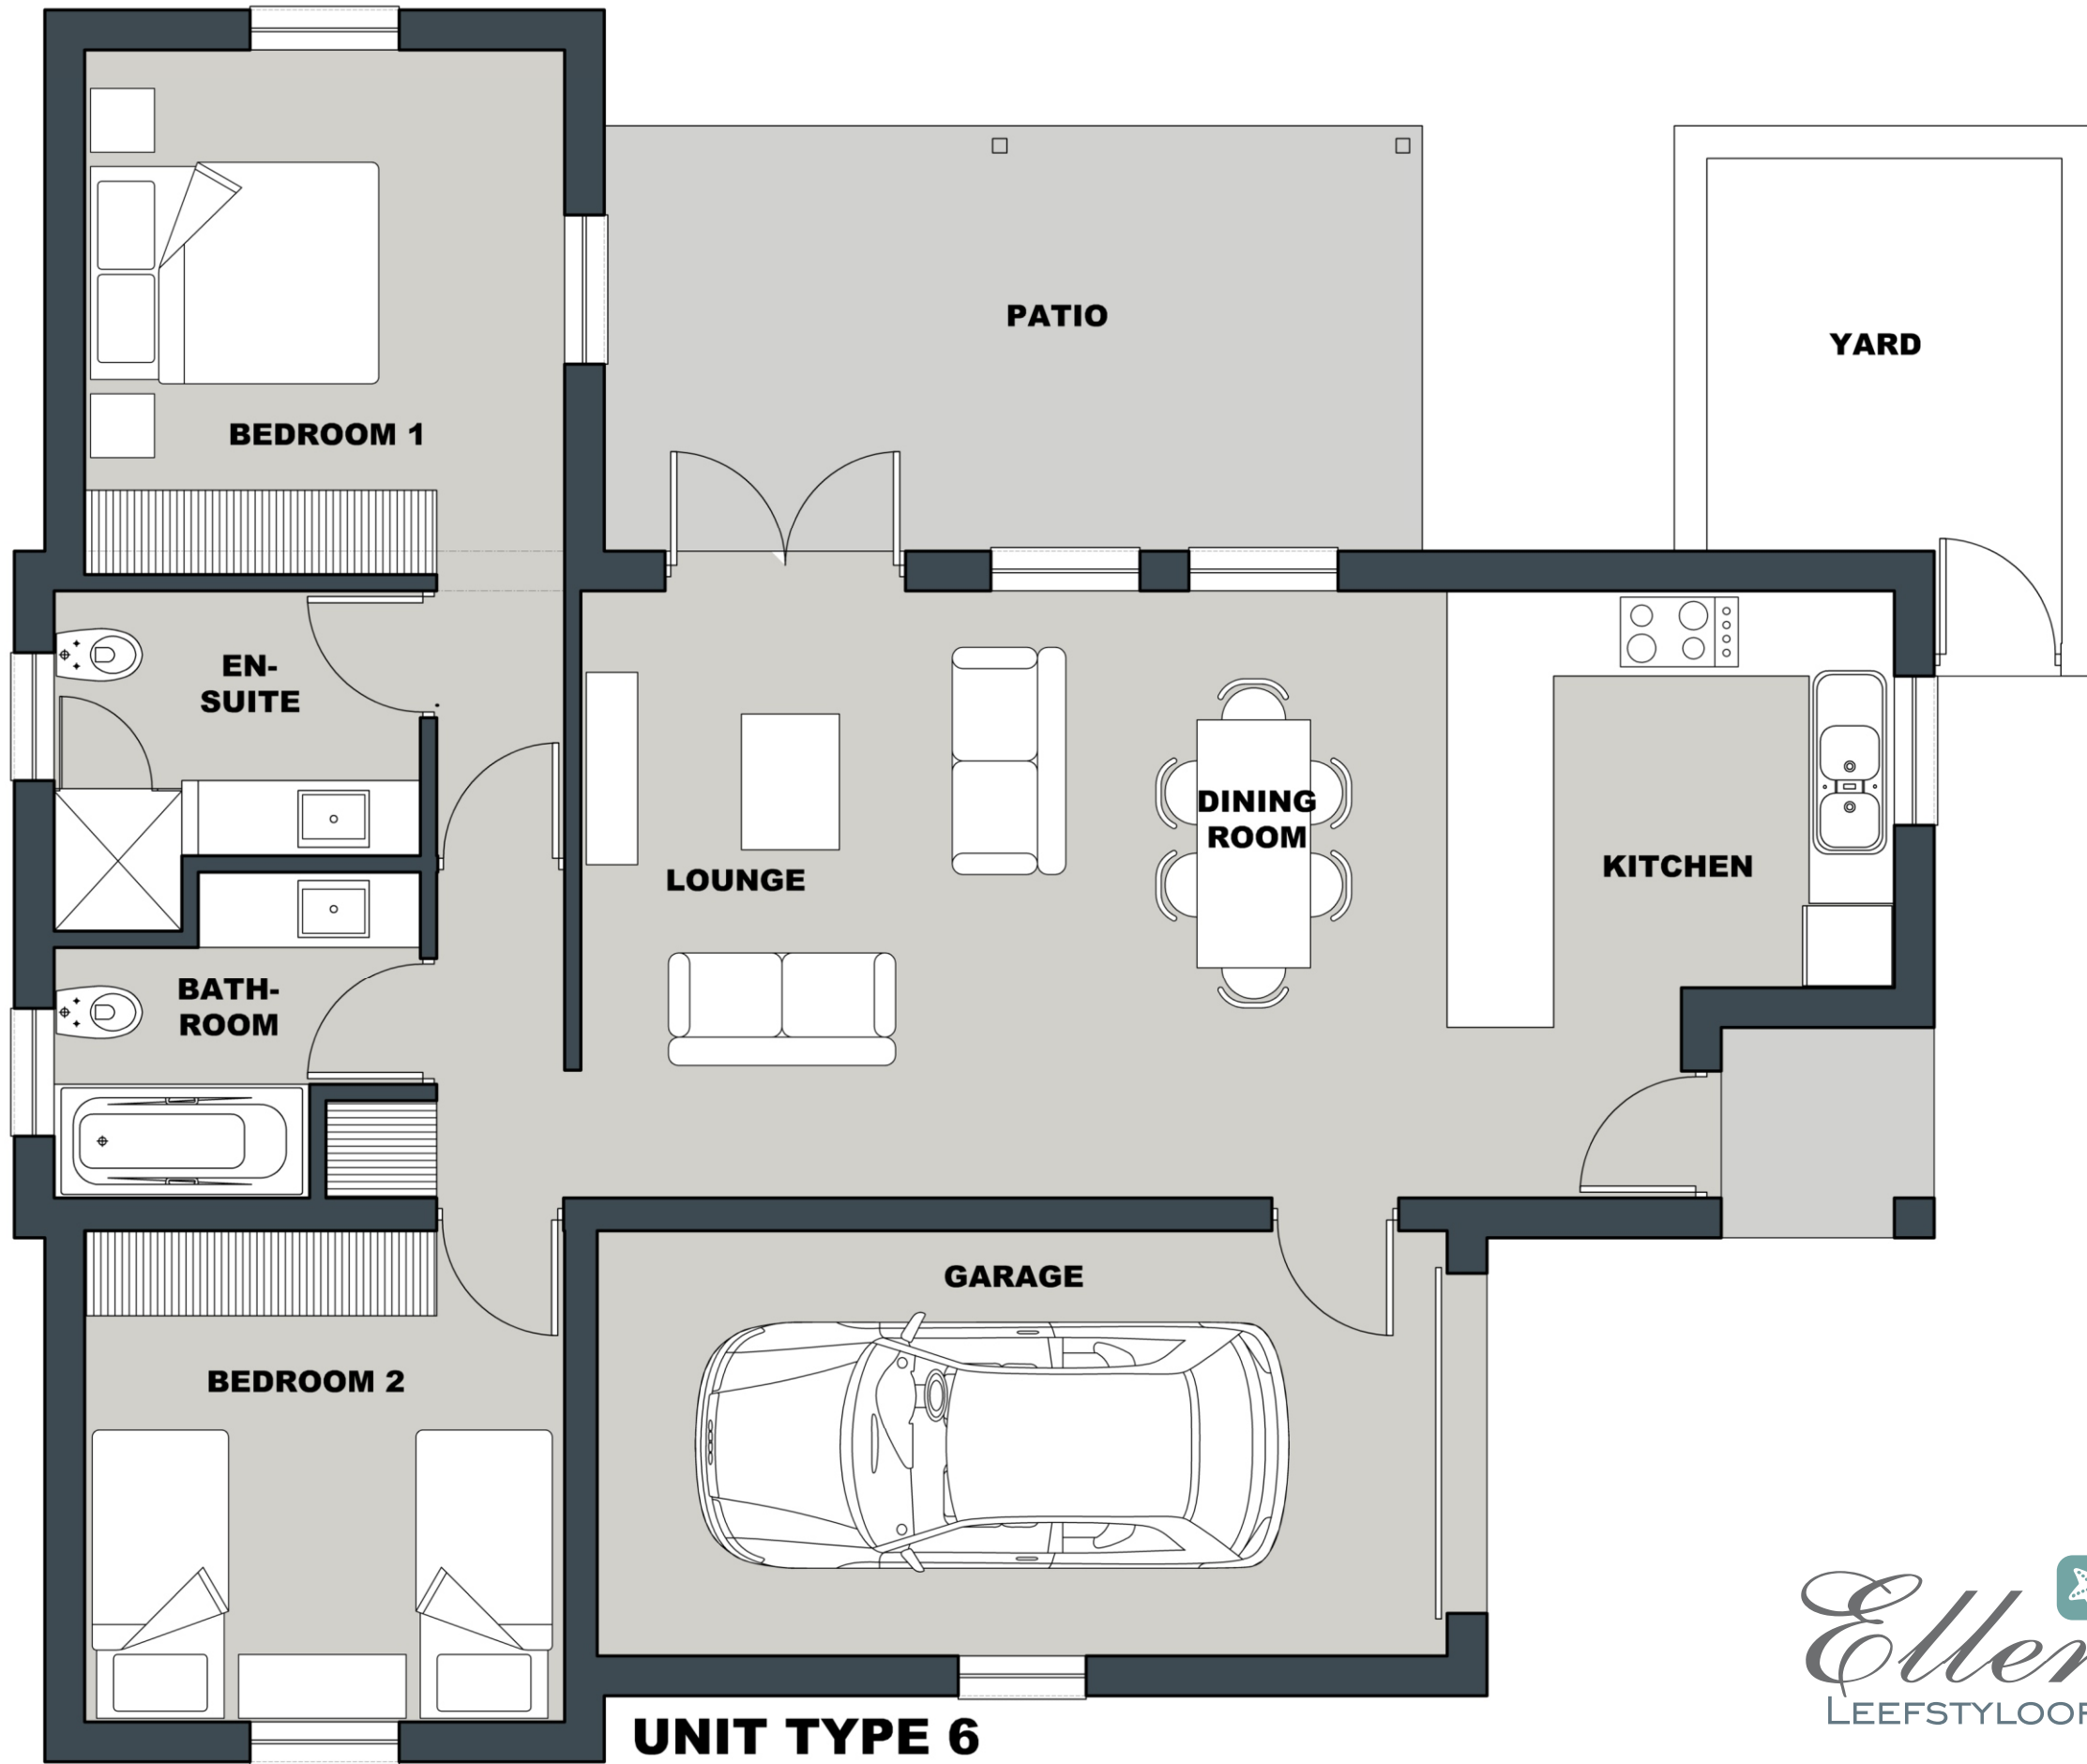

13320

12355

UNIT TYPE 6

scale 1:50

Proposed Lifestyle Village for Ellenrust Properties CC, Stilbaai.

Ellenrust

 LEEFSTYLOORD | STILBAAI

House:	115.0m ²
Covered Stoep:	17.3m ²
Open Yard:	9.8m ²